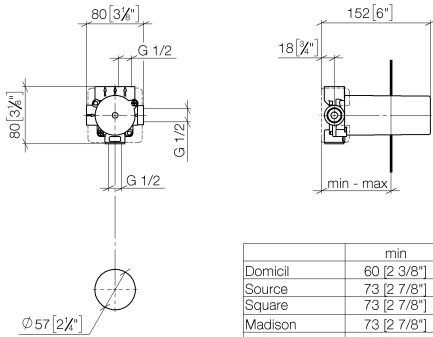

## Concealed three-way diverter -

---

35 104 970 90

- red brass, lead-free
- 2x female thread 1/2" connections
- 3x female thread 1/2" outlet
- cut-to-length spindle and sleeve
- dust cover
- anti-water packing
- soundproofing
- WRAS 1609056

## Concealed three-way diverter -

35 104 970 90

mm [inches]

	min	max
Domicil	60 [2 3/8"]	105 [4 1/8"]
Source	73 [2 7/8"]	123 [4 7/8"]
Square	73 [2 7/8"]	123 [4 7/8"]
Madison	73 [2 7/8"]	138 [5 3/8"]
LULLU	73 [2 7/8"]	148 [5 3/4"]
Madison Flair	73 [2 7/8"]	148 [5 7/8"]
Just	78 [3 1/8"]	148 [5 7/8"]
LaFleur	83 [3 1/4"]	148 [5 7/8"]
Supernova	83 [3 1/4"]	148 [5 7/8"]
Tara	83 [3 1/4"]	148 [5 7/8"]
Vaia	83 [3 1/4"]	148 [5 7/8"]
MEM	108 [4 1/4"]	148 [5 7/8"]
CL_1	108 [4 1/4"]	148 [5 7/8"]

## Flow rate chart

## Certificates

LGA\_28456.

**Concealed three-way diverter -**

35 104 970 90

**Spare parts list**

No.	Item Number	Name	Quantity used	Delivery time
1	09 31 11 151 90	pin	2	2
2	90 30 11 085 00 90	set	1	2
3	09 29 06 025 90	spindle	1	2
4	09 21 02 124 90	lid	1	2
5	09 21 02 125 90	cap	1	2
6	09 14 03 109 90	seal	1	2
7	90 18 40 077 00 90	spindle	1	2
8	09 16 01 026 90	ring	1	2
9	90 12 12 002 00 90	fixing cap	2	2
10	90 18 40 077 01 90	spindle	1	2