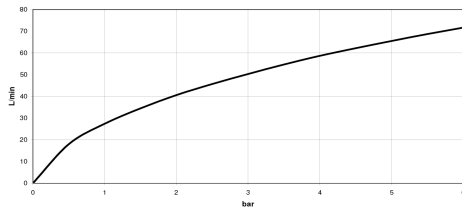

## Concealed three-way diverter -

35 104 970 90

mm [inches]

	min	max
Domicil	60 [2 3/8"]	105 [4 1/8"]
Source	73 [2 7/8"]	123 [4 7/8"]
Square	73 [2 7/8"]	123 [4 7/8"]
Madison	73 [2 7/8"]	138 [5 3/8"]
LULLU	73 [2 7/8"]	148 [5 3/4"]
Madison Flair	73 [2 7/8"]	148 [5 7/8"]
Just	78 [3 1/8"]	148 [5 7/8"]
LaFleur	83 [3 1/4"]	148 [5 7/8"]
Supernova	83 [3 1/4"]	148 [5 7/8"]
Tara	83 [3 1/4"]	148 [5 7/8"]
Vaia	83 [3 1/4"]	148 [5 7/8"]
MEM	108 [4 1/4"]	148 [5 7/8"]
CL_1	108 [4 1/4"]	148 [5 7/8"]

## Flow rate chart