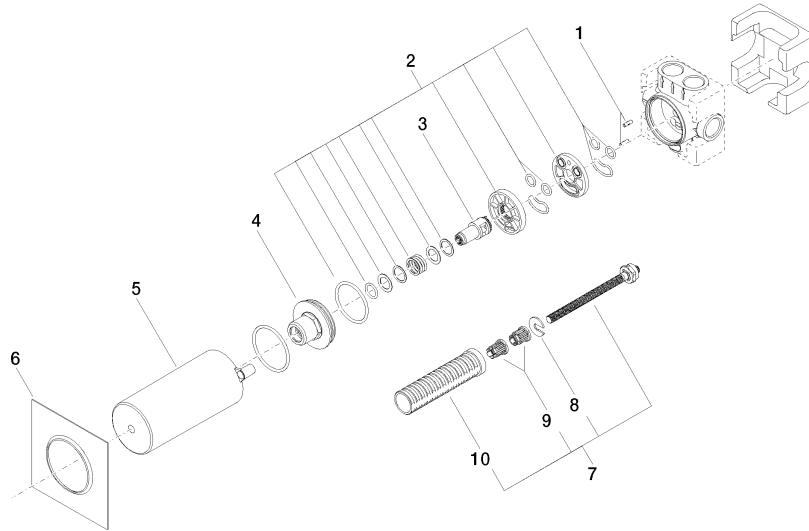

## Concealed three-way diverter -

---

35 104 970 90

- red brass, lead-free
- 2x female thread 1/2" connections
- 3x female thread 1/2" outlet
- cut-to-length spindle and sleeve
- dust cover
- anti-water packing
- soundproofing
- WRAS 1609056

## Concealed three-way diverter -

35 104 970 90

mm [inches]

	min	max
Domicil	60 [2 3/8"]	105 [4 1/8"]
Source	73 [2 7/8"]	123 [4 7/8"]
Square	73 [2 7/8"]	123 [4 7/8"]
Madison	73 [2 7/8"]	138 [5 3/8"]
LULLU	73 [2 7/8"]	148 [5 3/4"]
Madison Flair	73 [2 7/8"]	148 [5 7/8"]
Just	78 [3 1/8"]	148 [5 7/8"]
LaFleur	83 [3 1/4"]	148 [5 7/8"]
Supernova	83 [3 1/4"]	148 [5 7/8"]
Tara	83 [3 1/4"]	148 [5 7/8"]
Vaia	83 [3 1/4"]	148 [5 7/8"]
MEM	108 [4 1/4"]	148 [5 7/8"]
CL_1	108 [4 1/4"]	148 [5 7/8"]

## Flow rate chart

## Certificates

LGA\_28456.

**Concealed three-way diverter -**

35 104 970 90

**Spare parts list**

No.	Item Number	Name	Quantity used	Delivery time
1	09 31 11 151 90	pin	2	2
2	90 30 11 085 00 90	set	1	2
3	09 29 06 025 90	spindle	1	2
4	09 21 02 124 90	lid	1	2
5	09 21 02 125 90	cap	1	2
6	09 14 03 109 90	seal	1	2
7	90 18 40 077 00 90	spindle	1	2
8	09 16 01 026 90	ring	1	2
9	90 12 12 002 00 90	fixing cap	2	2
10	90 18 40 077 01 90	spindle	1	2